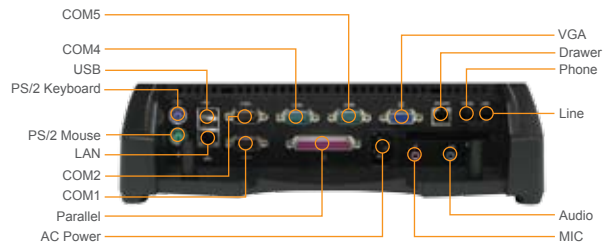

FlexPOS 415/412

Wireless Touch POS Terminal

PRODUCT PICTURE

Applications

The newest FlexPOS 415 is ideal for high-volume retail and hospitality environments, such as Hospitality, Foodservice, Banking, Retail and medical use.

Key Features

- Support Intel P4 Processor
- Lockable Front Bezel
- Tilting Angle Adjustment (-10°-85°)
- Modular Design

System Specifications

Touch Display

- LCD 12" / 15" TFT
- Max. Resolution 800 x 600 / 1024 x 768
- Brightness 200 cd/m² / 250 cd/m²
- Touch Screen Analog Resistive

SBC Specifications

- Processor Socket 478 for Intel® Pentium® 4 processor / Celeron, FSB 533/400MHz Up to 2.8GHz
- BIOS Award 4Mbit Flash
- System Chipset Intel® 845GV + Intel® 82801 DB ICH4
- Memory Slot 1 x 184 pin DDR RAM socket up to 1GB, supports DDR 266/333
- Graphics Chipset Built-In Core Logic, AGP 4X, Share with system memory (Up to 64MB)
- IDE IDE1: 40-pin box header, 2.54 pitch IDE2: 44-pin box header with 5V pin out, 2.0 pitch
- KB / Mouse 2 x PS/2
- Ethernet 1 x RJ-45
- Audio Built in AC97 CODEC
- USB 6 x USB 2.0
- Serial 6 x RS232
- Parallel 1 x LPT
- Expansion Slot 1 PCI, support 2 bus master

Environment Considerations

- Temperature Operating: 0 ~ 40°C
  Storage: -20 ~ 60°C
- Humidity 10% ~ 90%

Input /Output Ports

- USB 4 x USB 2.0 (2 x Rear IO, 2 x Left Panel)
- Serial Ports 4 x DB-9 (+5V/12V Selectable on pin 9)
- Parallel 1 x DB-25 parallel port (SPP/EPP/ECP)
- Ethernet LAN 1 x RJ-45 interface
- KB / Mouse 2 x PS/2 ports (For keyboard and mouse)
- VGA 1 x DB-15 VGA interface
- Cash drawer DC12V RJ11 for Cash drawer
- Modem 2 x RJ11 phone Jack
- Audio Amplifier Phone jack x 2
- IDE (External) 1 x 50 Pin external IDE port with 5/12V DC out

Optional Items

- CPU Intel Pentium 4 2.8 (FSB 533), Intel Celeron 2.0/2.5 (FSB 400)
- Memory DDR 256MB, 512MB, 1GB (DDR 400, 184Pin)
- HDD 40 GB, 80GB (IDE, 7200RPM)
- Compact Flash Built-In Compact Flash Readers
- Modem 56K Modem
- W-LAN 802.11g Wireless LAN module
- Floppy Slim type Floppy Disk drive
- MSR Track 1/2/3 Magnetic Stripe Reader
- Customer Display VFD Customer Display
  LCD Customer Display
- OS Windows 2000/XP/XPE, WEPOS